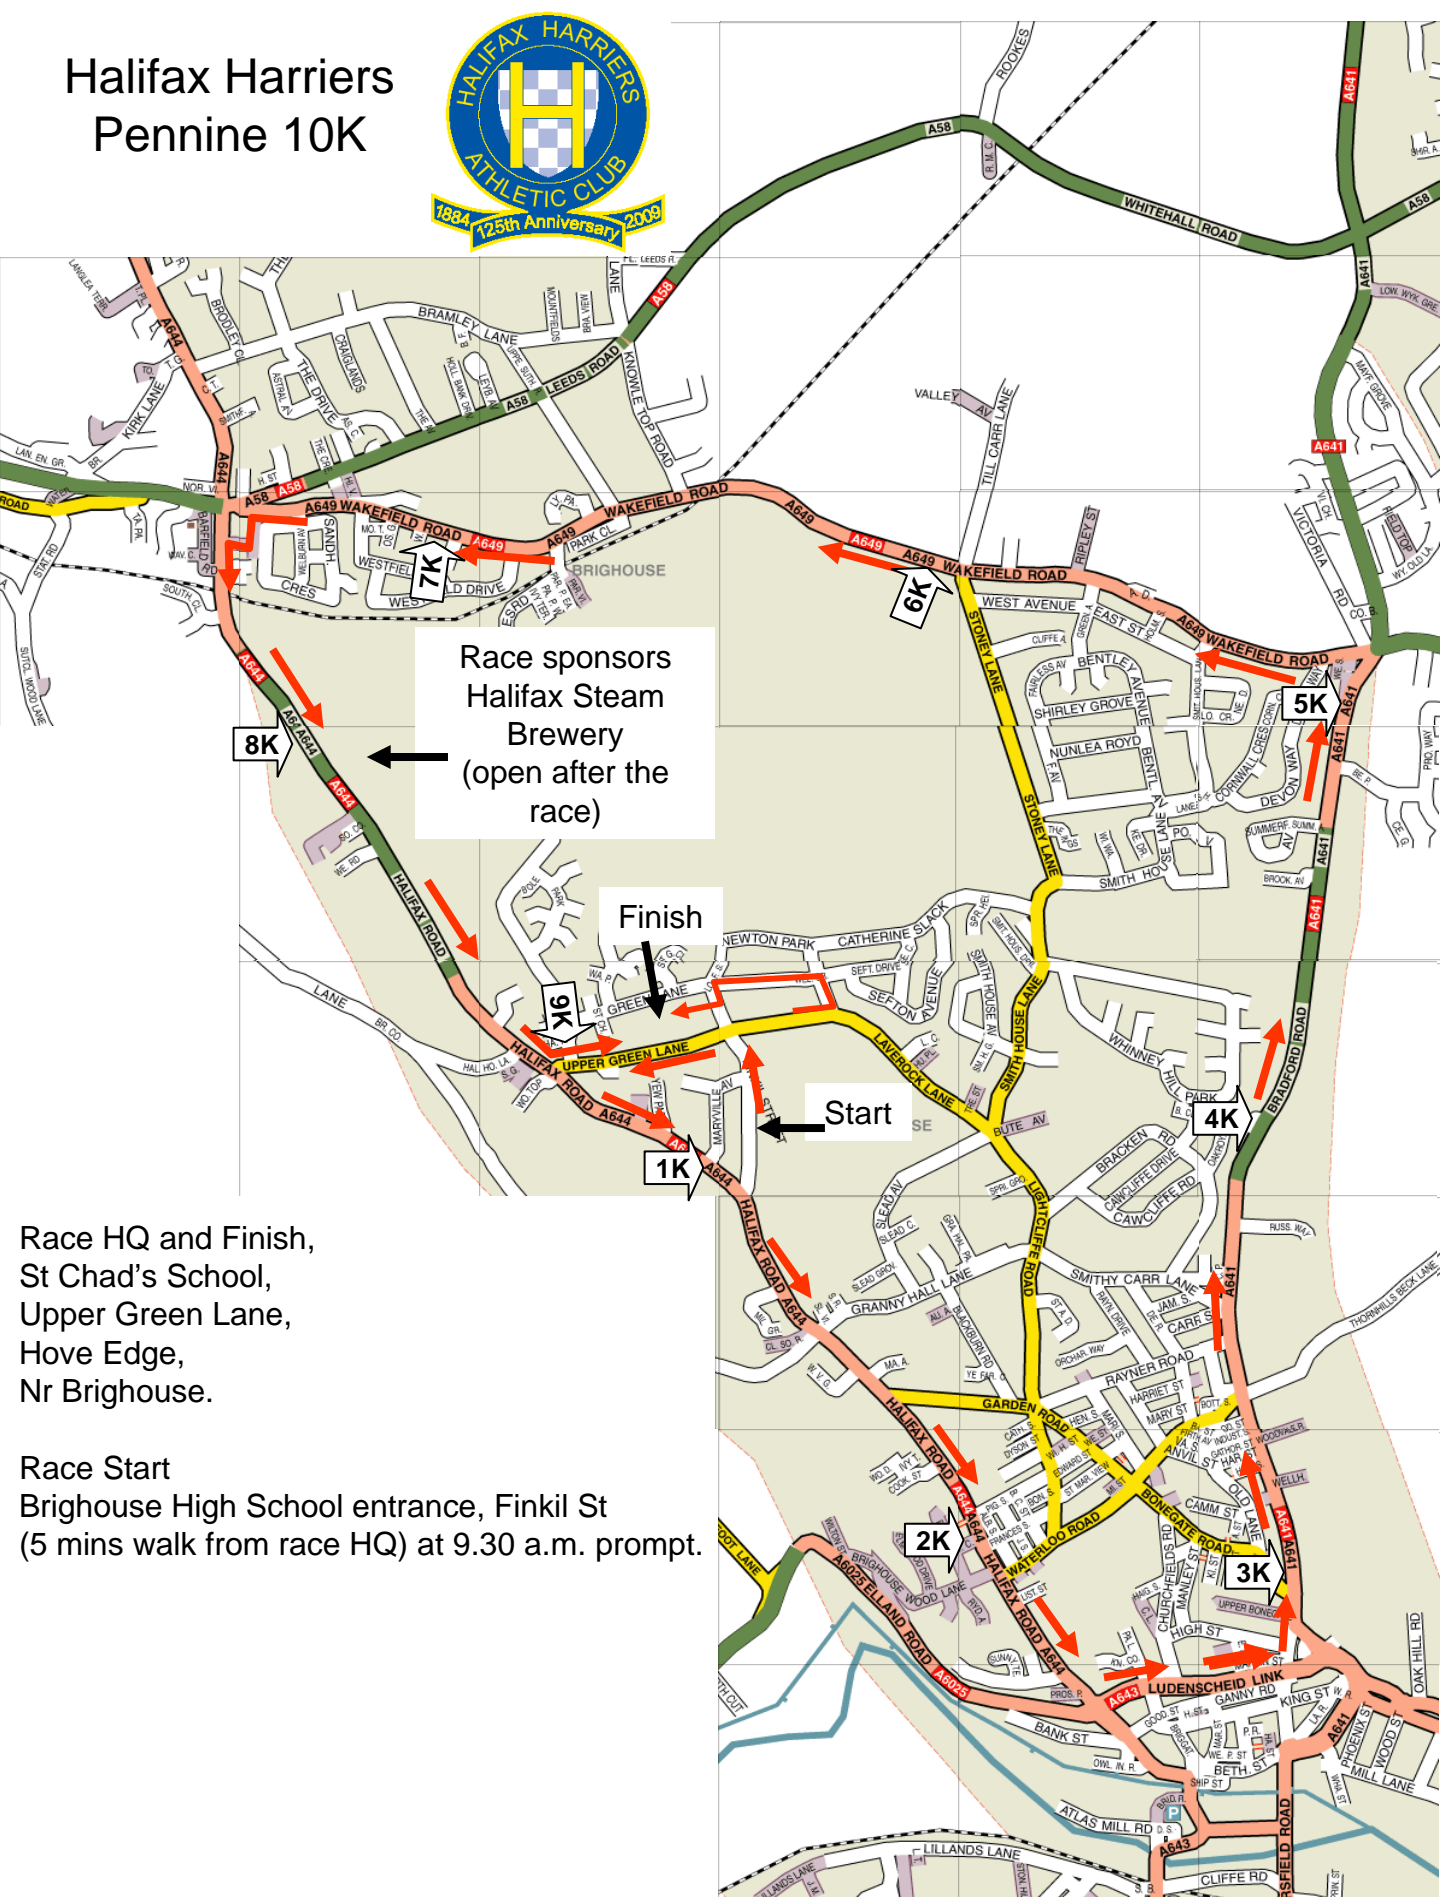

Halifax Harriers Pennine 10K

Race sponsors
Halifax Steam
Brewery
(open after the race)

Finish

Start

Race HQ and Finish,
St Chad's School,
Upper Green Lane,
Hove Edge,
Nr Brighouse.

Race Start
Brighouse High School entrance, Finkil St
(5 mins walk from race HQ) at 9.30 a.m. prompt.